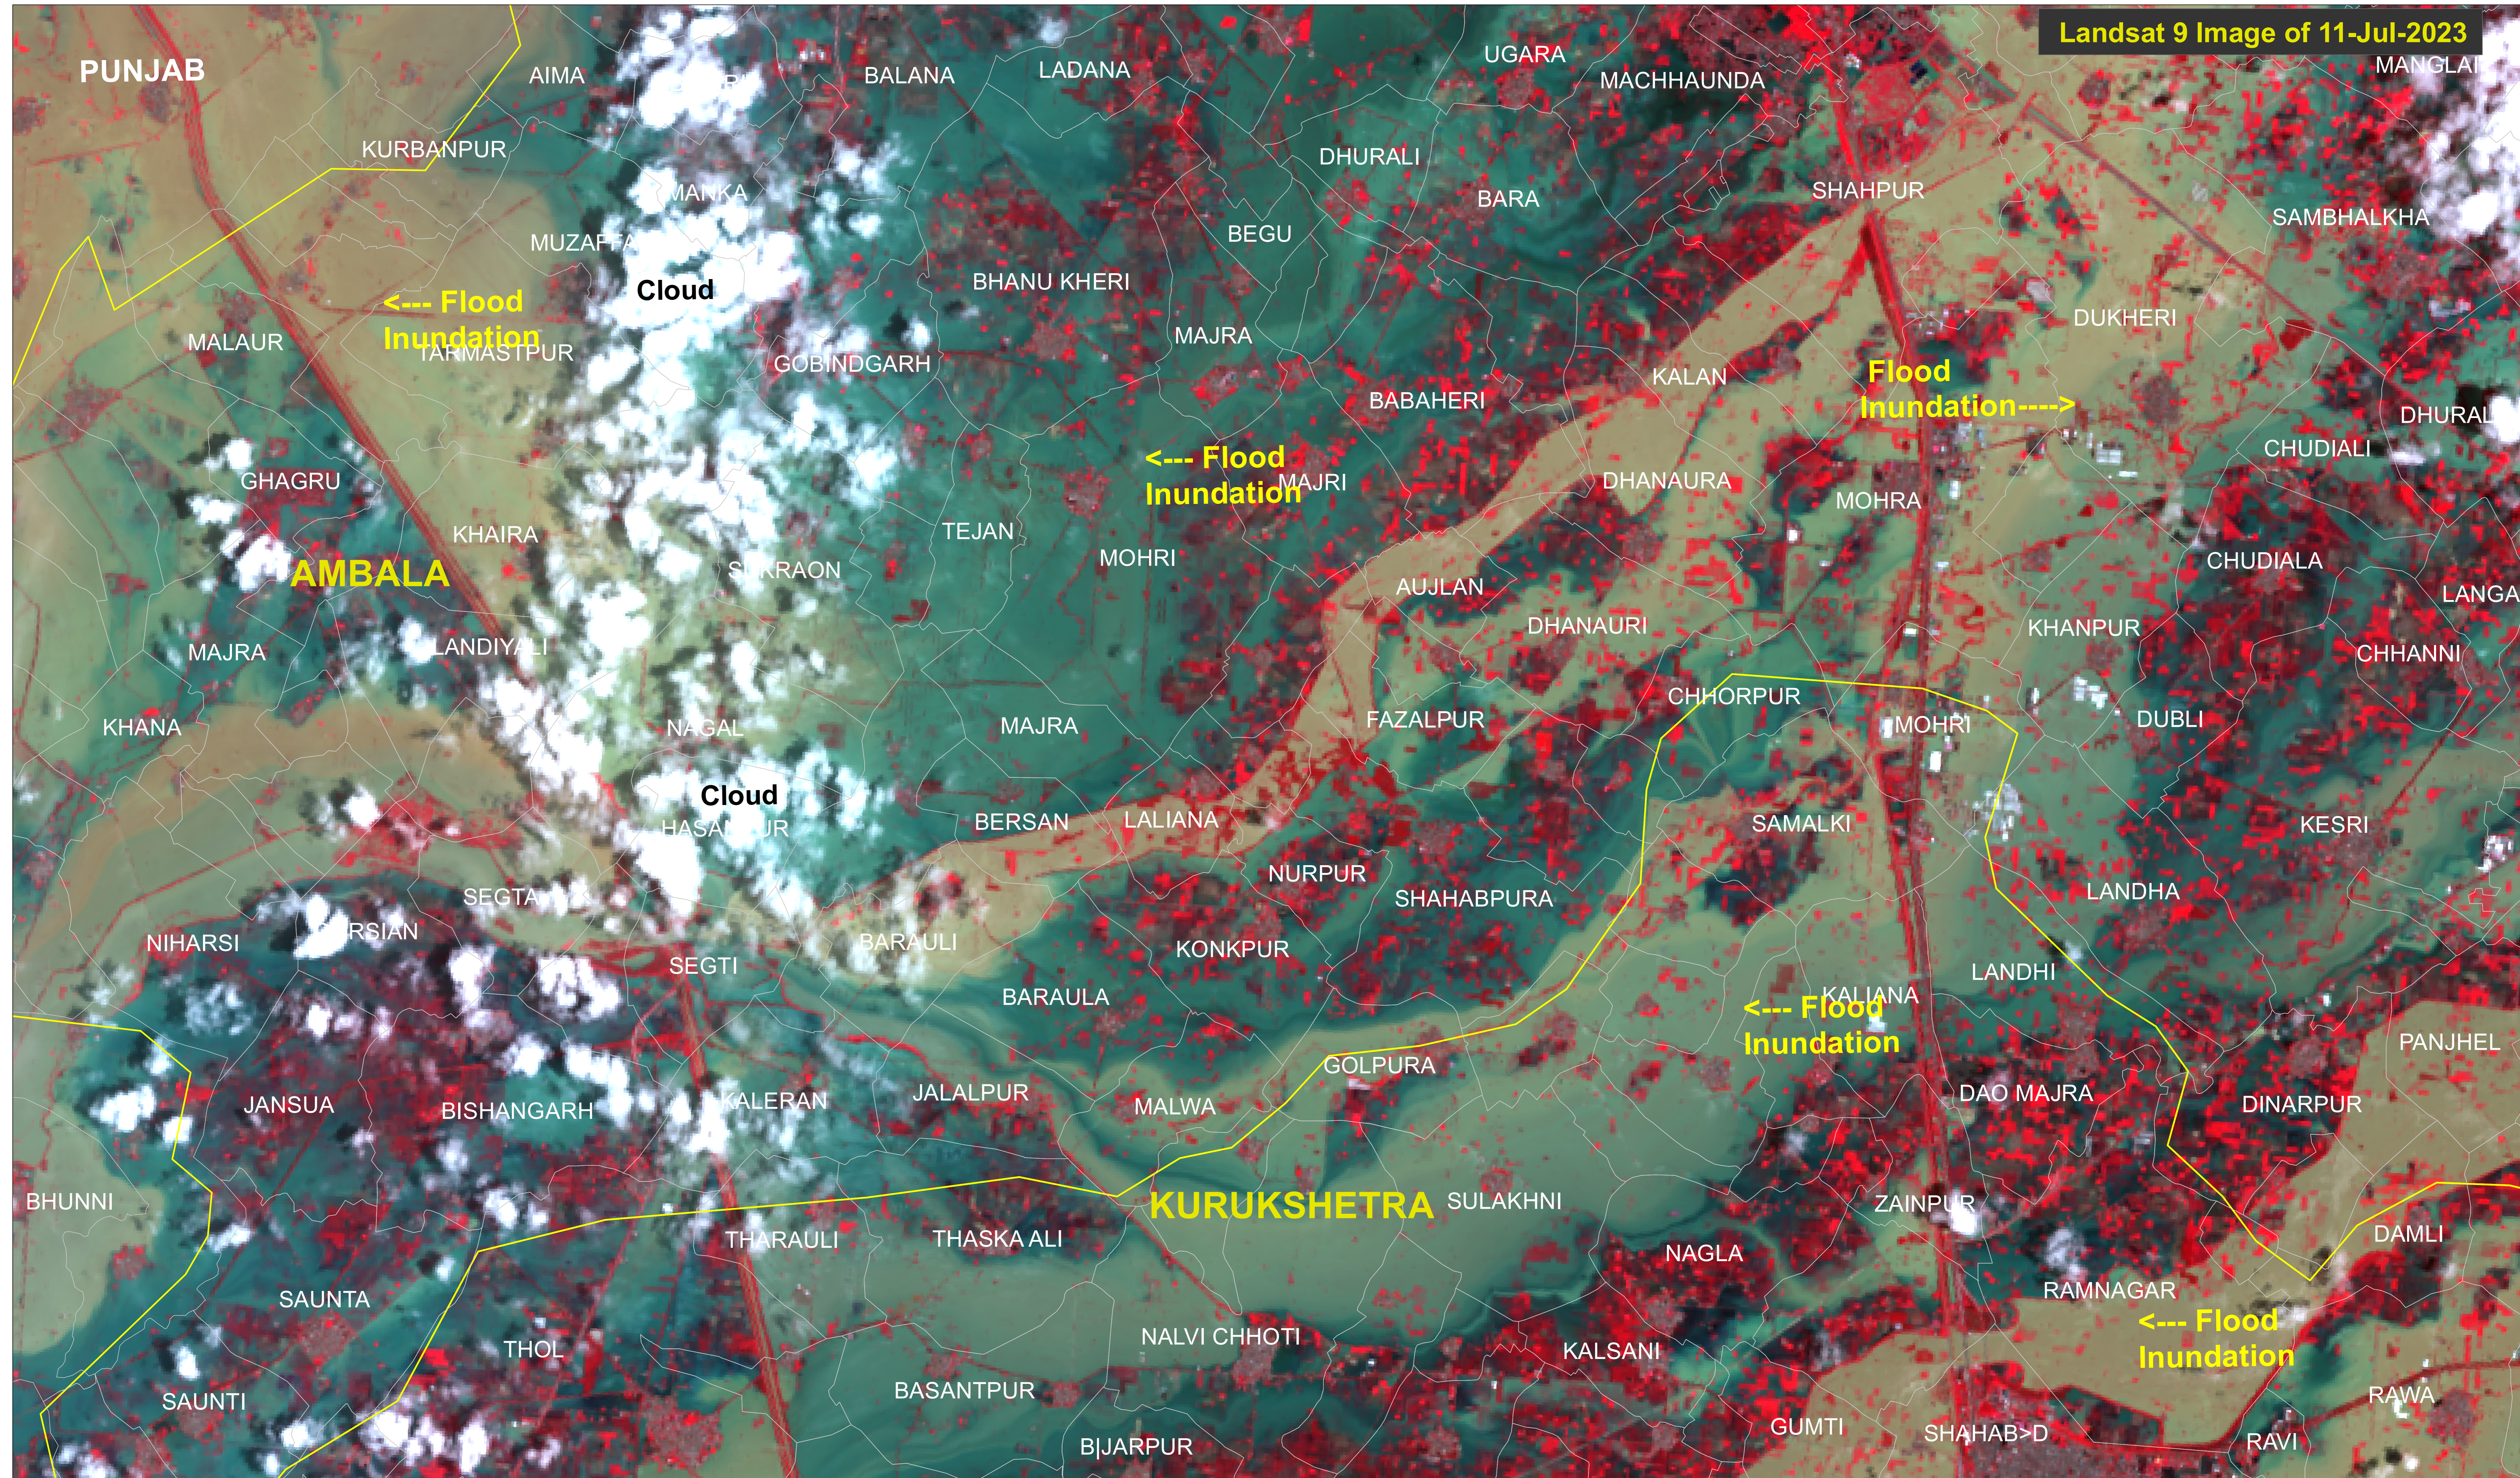

Satellite Image Showing Flood Inundation in Parts of Haryana State

Date of Issue : 12.07.2023

MAP ID: 2023/FL/HR/02-VAP/11-Jul-2023

Landsat 9 Image of 11-Jul-2023

Legend

-  Village Boundary
-  District Boundary